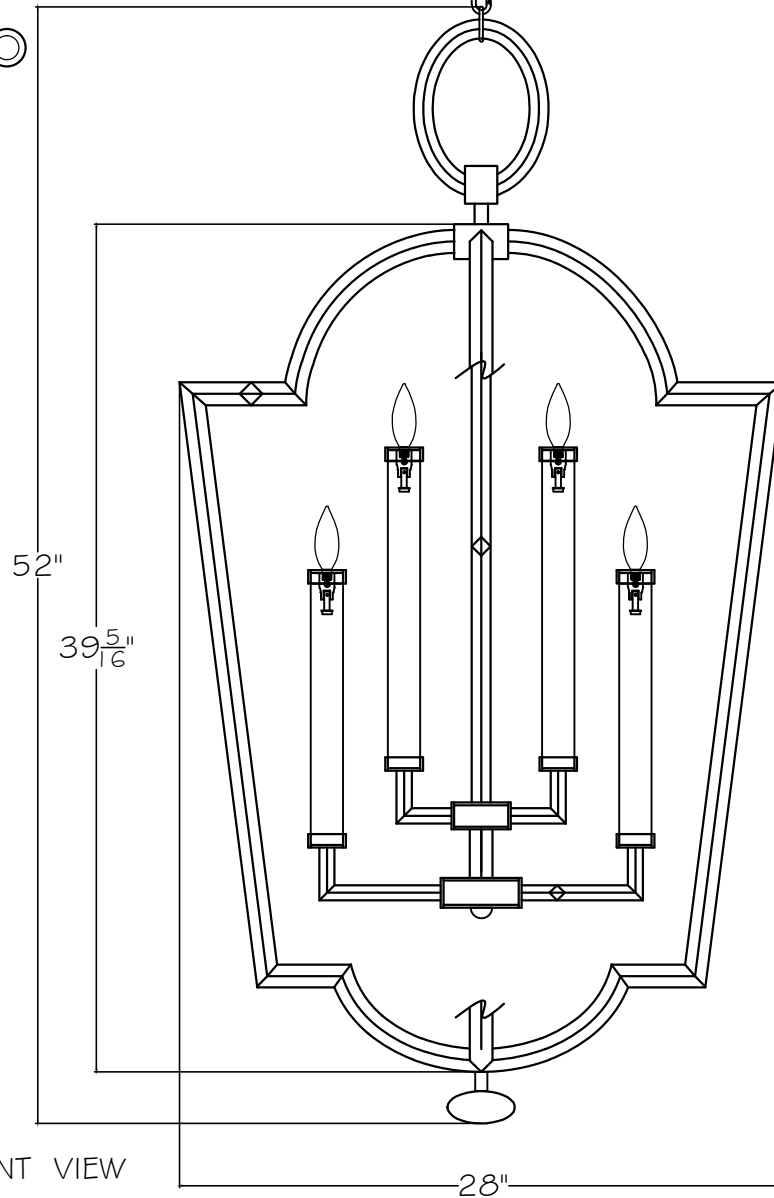

CUSTOMER REFERENCE DRAWING

TOP VIEW

CHAIN / ROD LENGTH 6 FT PROVIDED

FRONT VIEW

STYLE CONFIGURATIONS:

-ST SILVER

-2ST GOLD

-SF4 SILVER