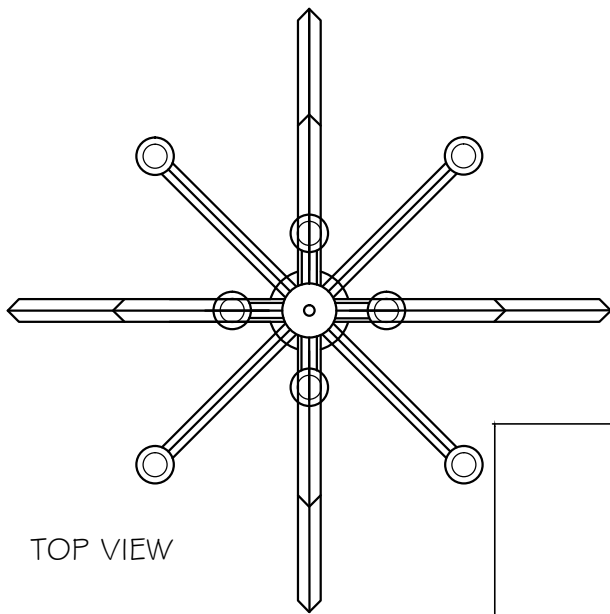

CUSTOMER REFERENCE DRAWING

TOP VIEW

CHAIN / ROD LENGTH 6 FT PROVIDED

FRONT VIEW

STYLE CONFIGURATIONS:

-ST SILVER

-2ST GOLD

-SF4 SILVER