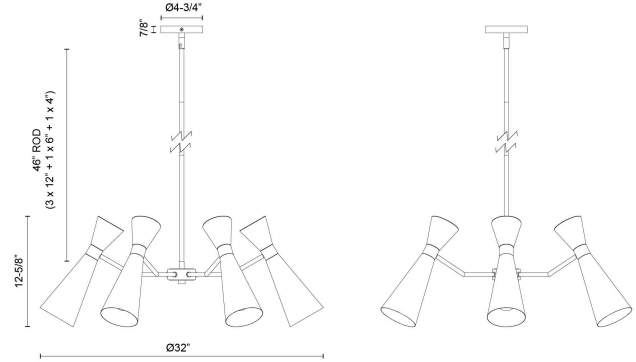

Blake 32-in Chandelier

Model	Bulbs (not included)	Wattage (or equivalent)
CH574632 CH574632MBAG CH574632WHAG	6 x E26	60W

The Blake collection is a perfect blend of classic mid-century shapes and a dashing bowtie. The geometric shade is wrapped in a bow with an Aged Gold accent, making it timeless and elegant. The Blake collection is great for bedrooms to hallways, closets, and beyond.

SPECIFICATION DETAILS

Fixture Dimensions	D32" x H12-5/8"
Canopy Dimensions	D4-3/4" x H7/8"
Minimum Hang Height	18"
Location	Dry
Illumination Direction	Down
Light Source/Life	Socket
Material	Steel
Slopped Ceiling Adaptable	Yes, 45 Deg
Rod Length	46" Max (3x12" + 1x6" + 1x4")
Shade Details	Steel Shade
Wire Length	60"
Compliance	UL Certified: Yes