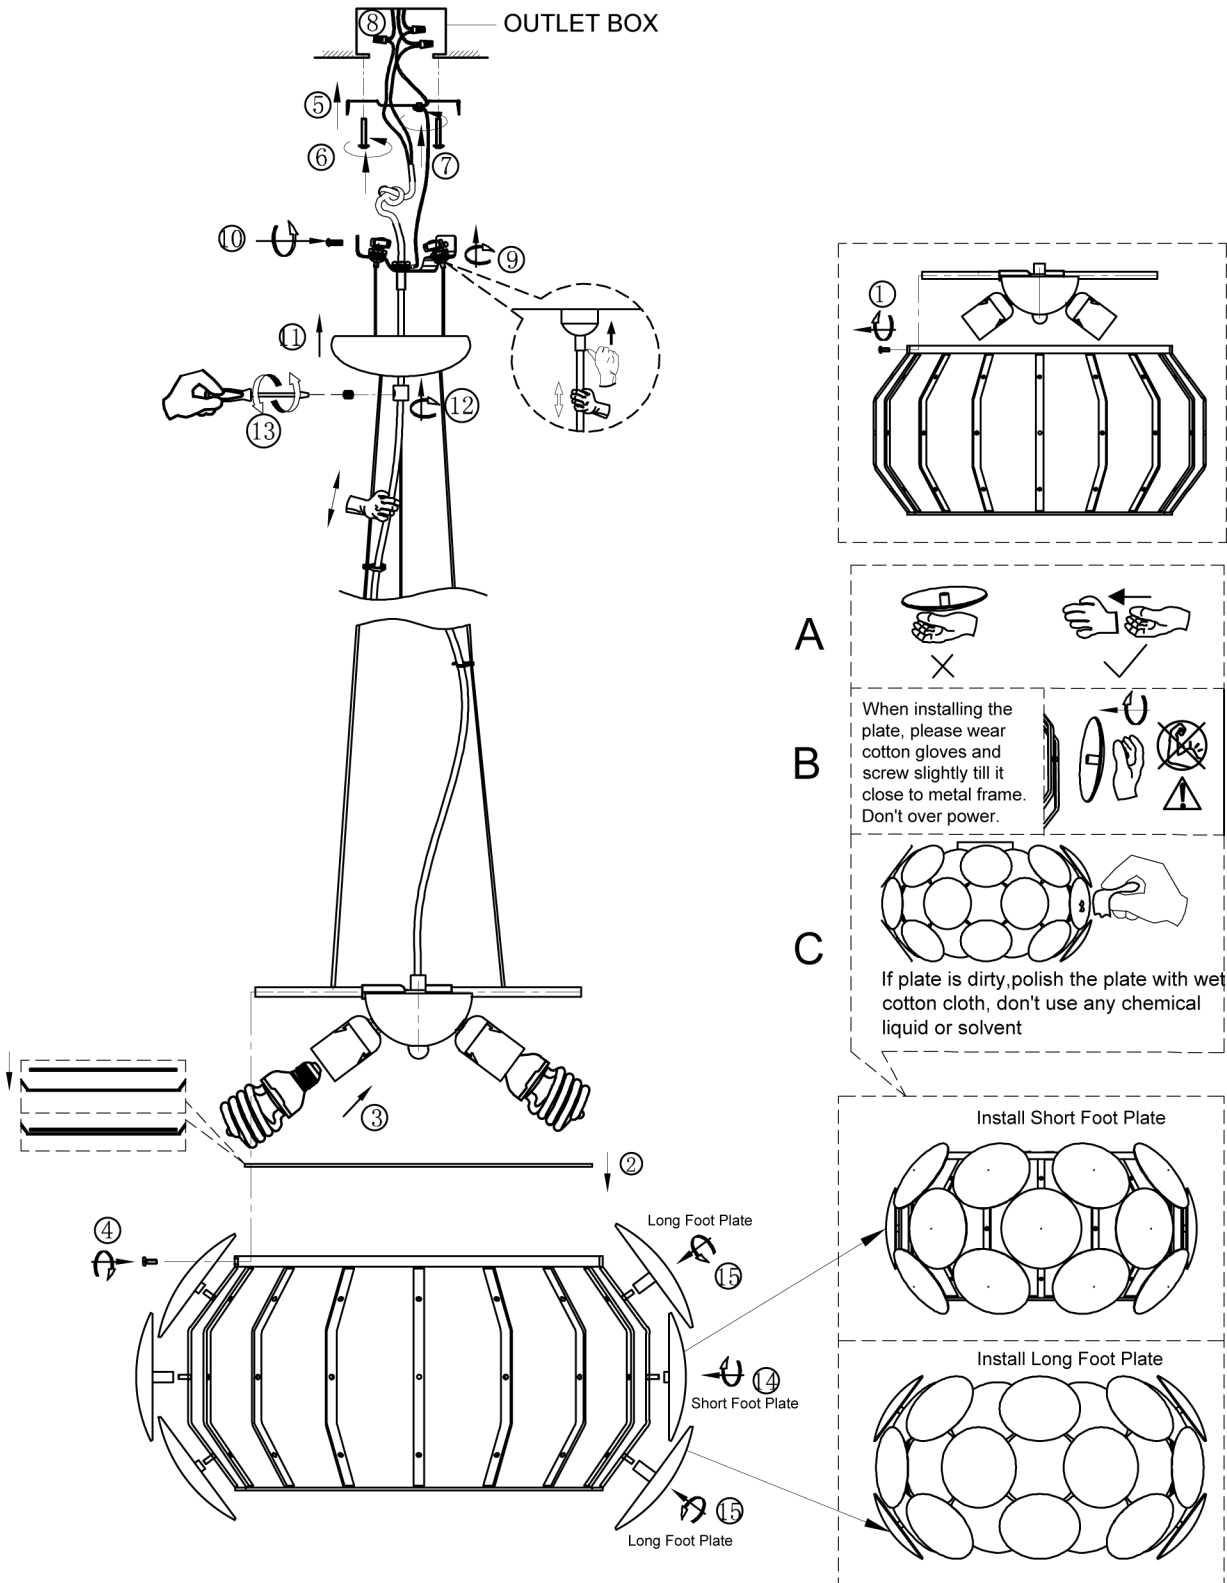

INSTALLATION AND SAFETY INSTRUCTIONS
ITEM NO.: CD10188/6/GWH

FEATURE

- 120V ~ 60HZ
 - Lamp Type: E26 6 × MAX 26W
- The lamp can be only indoor used.