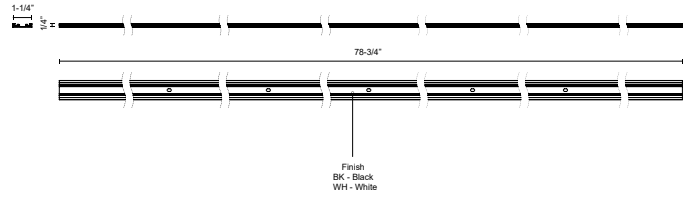

**TRILO**  
**TRT989200**  
 TRILO TRACK SYSTEM

PROJECT

TRT989200-BK  
 Black

TRT989200-WH  
 White

**SPECIFICATION DETAILS**

<b>Fixture Dimensions</b>	L78-3/4" x W1-1/4" x H1/4"
<b>Location</b>	Dry
<b>Material</b>	Aluminum + Copper + Polymeric Material
<b>Paint Finish</b>	BK02; WH02

\* For custom options, consult factory for details.  
 \* For warranty information, please visit [www.kuzcolighting.com/warranty](http://www.kuzcolighting.com/warranty)

**DESCRIPTION**

Trilo track rails are designed to be super-slim and as flush with your walls and ceiling as possible. Enjoy the slim, sleek track in any configuration using our easy to install 3' and 6' options. Each track includes a customizable cover that easily cuts to the needs of your system, providing a clean and modern look between track heads.