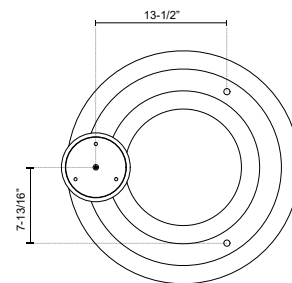

CUMULUS PD80724-UNV

PENDANTS

PROJECT

DESCRIPTION

A radiant torus of bright, even illumination. Available in a variety of sizes and as either a pendant or flush mount, these halos of light adapt to any setting. Eternal and substantial.

SPECIFICATION DETAILS

Fixture Dimensions	D24" x H2-7/8"
Light Source	LED with DC Driver
Wattage	41W
Total Lumens	4000lm
Delivered Lumens	4044lm*
Voltage	120-277V
Color Temperature	3000K
CRI (Ra)	90CRI
Optional Color Temps	2700K - 5000K Available, Minimum Order Quantities Apply
LED Rated Life	50,000 hours
Dimming	100% - 10%, TRIAC or ELV Dimmer (Not Included)
Diffuser Details	White Acrylic Diffuser
Adjustable	Yes
Wire Length	120" Max
Wire Type	Clear Coaxial Wire
Minimum Hang Height	14"
Sloped Ceiling Adaptable	Yes
Location	Dry
CEC Title 24 JA8	Yes, JA8-2022
Canopy Dimensions	D7-1/8" x H1-5/8"
Paint Finish	WH02
Illumination Direction	Downlight
Material	Steel + Acrylic

* For custom options, consult factory for details.

* For warranty information, please visit www.kuzcolighting.com/warranty

KUZCO

CANADA: 19054 28TH AVENUE - SURREY, BC V3Z 6M3

USA: 3035 E. LONE MOUNTAIN ROAD - LAS VEGAS, NV 89081

WWW.KUZCOLIGHTING.COM

© 2018 KUZCO LIGHTING. ALL RIGHTS RESERVED.

COMMENT