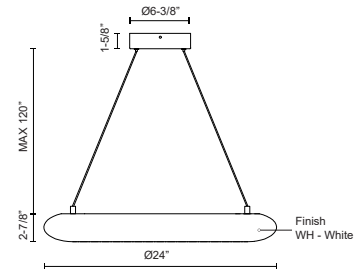

CUMULUS PD80724-UNV

PENDANTS

PROJECT

DESCRIPTION

A radiant torus of bright, even illumination. Available in a variety of sizes and as either a pendant or flush mount, these halos of light adapt to any setting. Eternal and substantial.

SPECIFICATION DETAILS

Fixture Dimensions	D24" x H2-7/8"
Light Source	LED with DC Driver
Wattage	41W
Total Lumens	4000lm
Delivered Lumens	4044lm*
Voltage	120-277V
Color Temperature	3000K
CRI (Ra)	90CRI
Optional Color Temps	2700K - 5000K Available, Minimum Order Quantities Apply
LED Rated Life	50,000 hours
Dimming	100% - 10%, TRIAC or ELV Dimmer (Not Included)
Diffuser Details	White Acrylic Diffuser
Adjustable	Yes
Wire Length	120" Max
Wire Type	Clear Coaxial Wire
Minimum Hang Height	14"
Sloped Ceiling Adaptable	Yes
Location	Dry
CEC Title 24 JA8	Yes, JA8-2022
Canopy Dimensions	D7-1/8" x H1-5/8"
Paint Finish	WH02
Illumination Direction	Downlight
Material	Steel + Acrylic

* For custom options, consult factory for details.

* For warranty information, please visit www.kuzcolighting.com/warranty

KUZCO

CANADA: 19054 28TH AVENUE - SURREY, BC V3Z 6M3

USA: 3035 E. LONE MOUNTAIN ROAD - LAS VEGAS, NV 89081

WWW.KUZCOLIGHTING.COM

© 2018 KUZCO LIGHTING. ALL RIGHTS RESERVED.

COMMENT