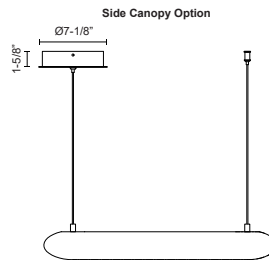

KUZCO

CANADA: 19054 28TH AVENUE - SURREY, BC V3Z 6M3

USA: 3035 E. LONE MOUNTAIN ROAD - LAS VEGAS, NV 89081

WWW.KUZCOLIGHTING.COM

© 2018 KUZCO LIGHTING. ALL RIGHTS RESERVED.

COMMENT