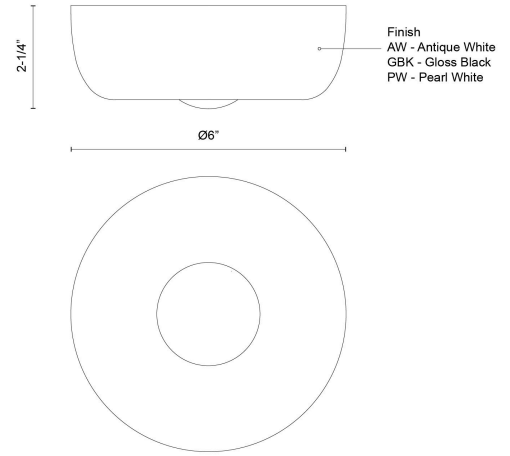

Hayden 6-in Flush Mount

| Model | Color Temperature | Wattage | Voltage | Total Lumens | Delivered Lumens | Dimmer Support (Optional, Not Included) |
|---|-------------------|---------|---------|--------------|--|---|
| FM68506 FM68506-AW FM68506-GBK FM68506-PW | 3000K | 8W | 120V | 525lm | 235lm* (AW) 150lm* (GBK) 240lm* (PW) | ELV |

SPECIFICATION DETAILS

| | |
|------------------------|---------------------------|
| Fixture Dimensions | D6" x H2-1/4" |
| Location | Dry |
| Dimming Range | 100% - 10% |
| Glass Details | Opal Glass |
| Illumination Direction | Down |
| Light Source/Life | LED (50,000 hours) 90CRI |
| Material | Aluminum, Steel, Glass |
| Compliance | ETL Certified: Yes |