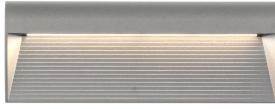

CASA  
EW27912

WALL

PROJECT

EW27912-BK  
Black

EW27912-GY  
Gray

**SPECIFICATION DETAILS**

<b>Fixture Dimensions</b>	W12-3/8" x H4-5/8" x E1-1/8"
<b>Height from center</b>	2-1/2"
<b>Light Source</b>	AC LED Module
<b>Wattage</b>	21W
<b>Total Lumens</b>	1700lm
<b>Delivered Lumens</b>	BK-931lm*; GY-950lm*
<b>Voltage</b>	120V
<b>Color Temperature</b>	3000K
<b>CRI (Ra)</b>	90CRI
<b>Optional Color Temps</b>	2700K - 5000K Available, Minimum Order Quantities Apply
<b>LED Rated Life</b>	50,000 hours
<b>Dimming</b>	100% - 10%, ELV Dimmer (Not Included)
<b>Glass Details</b>	Clear Glass
<b>ADA Compliant</b>	Yes
<b>Location</b>	IP65; Wet;
<b>Illumination Direction</b>	Down
<b>Mounting Style</b>	Wall Mount, Down Only
<b>Material</b>	Steel + Polymeric Shade
<b>Paint Finish</b>	BK02; GY01;

\* For custom options, consult factory for details.

\* For warranty information, please visit [www.kuzcolighting.com/warranty](http://www.kuzcolighting.com/warranty)

**DESCRIPTION**

Newly re-designed Non-Climbable exterior wall-mounted fixtures. Light is directed downward from a recess, and the incline allows the glow to radiate gradually. Vanishingly thin and ideal for egress, courtesy, and grace lighting.