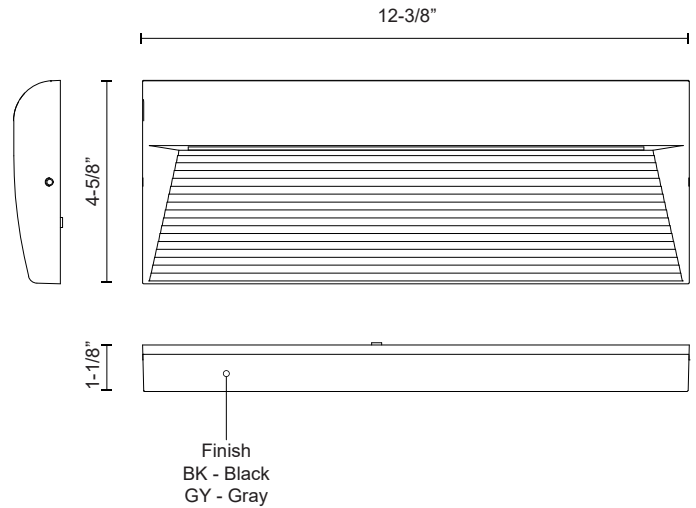

CASA
EW27912

WALL

PROJECT

SPECIFICATION DETAILS

Fixture Dimensions	W12-3/8" x H4-5/8" x E1-1/8"
Height from center	2-1/2"
Light Source	AC LED Module
Wattage	21W
Total Lumens	1700lm
Delivered Lumens	BK-931lm*; GY-950lm*
Voltage	120V
Color Temperature	3000K
CRI (Ra)	90CRI
Optional Color Temps	2700K - 5000K Available, Minimum Order Quantities Apply
LED Rated Life	50,000 hours
Dimming	100% - 10%, ELV Dimmer (Not Included)
Glass Details	Clear Glass
ADA Compliant	Yes
Location	IP65; Wet;
Illumination Direction	Down
Mounting Style	Wall Mount, Down Only
Material	Steel + Polymeric Shade
Paint Finish	BK02; GY01;

* For custom options, consult factory for details.

* For warranty information, please visit www.kuzcolighting.com/warranty

DESCRIPTION

Newly re-designed Non-Climbable exterior wall-mounted fixtures. Light is directed downward from a recess, and the incline allows the glow to radiate gradually. Vanishingly thin and ideal for egress, courtesy, and grace lighting.

KUZCO

CANADA: 19054 28TH AVENUE - SURREY, BC V3Z 6M3
USA: 3035 E. LONE MOUNTAIN ROAD - LAS VEGAS, NV 89081

WWW.KUZCOLIGHTING.COM

© 2024 KUZCO LIGHTING. ALL RIGHTS RESERVED.

COMMENT