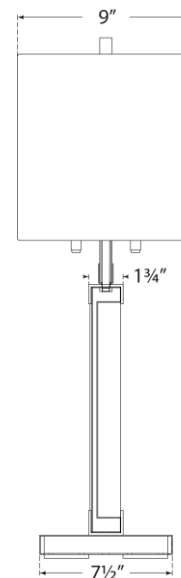

TEAR SHEET

Porto Medium Table Lamp

Item # TOB 3940PN-L

Designer: Thomas O'Brien

Height: 27.5"

Width: 15"

Base: 6.75" x 8.5" Rectangle

Finishes: PN

Shade Treatments: L

Shade Details: 15" x 15" x 9.5" Rectangle

Socket: 2 - E26 Pull Chain

Wattage: 2 - 60 A19

Weight: 20 Pounds

Side View

Front View