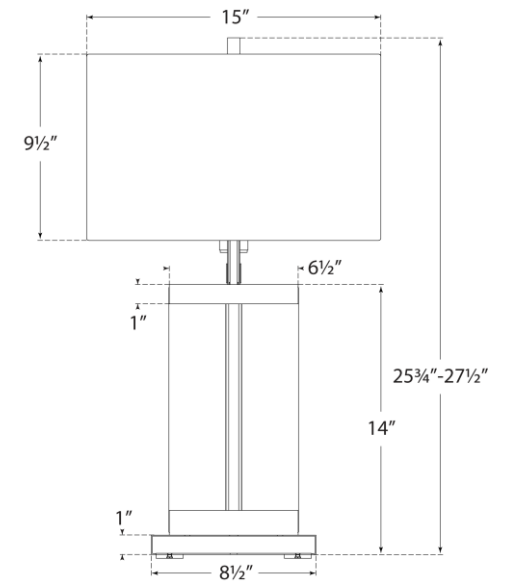

TEAR SHEET

Porto Medium Table Lamp

Item # TOB 3940PN-L

Designer: Thomas O'Brien

Height: 27.5"

Width: 15"

Base: 6.75" x 8.5" Rectangle

Finishes: PN

Shade Treatments: L

Shade Details: 15" x 15" x 9.5" Rectangle

Socket: 2 - E26 Pull Chain

Wattage: 2 - 60 A19

Weight: 20 Pounds

Side View

Front View