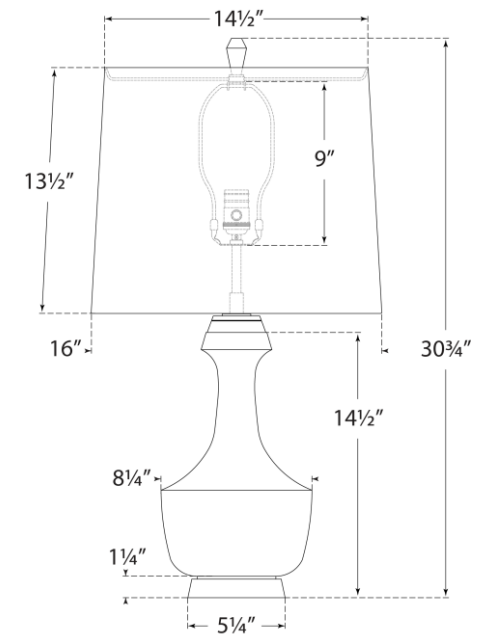

TEAR SHEET

Mauro Large Table Lamp

Item # TOB 3686CBZ-L

Designer: Thomas O'Brien

Height: 30.75"

Width: 16"

Base: 5.25" Round

Finishes: CBZ, IVO

Shade Treatments: L

Shade Details: 14.5" x 16" x 13.5"

Socket: E26 Dimmer

Wattage: 100 A19

Weight: 13 Pounds

Note: Reactive Ceramic Glazes Will Vary in Color and Texture

Front View