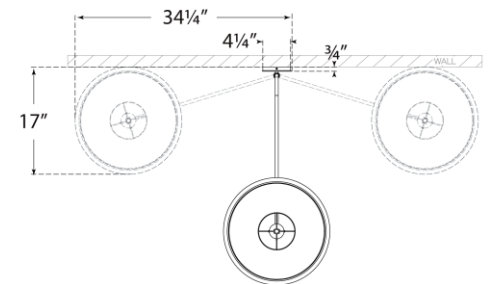

TEAR SHEET

Canto Grande Swinging Wall Light

Item # TOB 2350HAB-L

Designer: Thomas O'Brien

Height: 21.5"

Width: 17"

Extension: 17" - 34.5"

Backplate: 4.25" Round

Finishes: BZ/HAB, HAB, PN

Shade Treatments: L

Shade Details: 15.75" x 17" x 8.5"

Socket: E26 Dimmer

Wattage: 15 LED A19

Weight: 9 Pounds

Note: Cord Cover Included

Top View

Side View

Front View