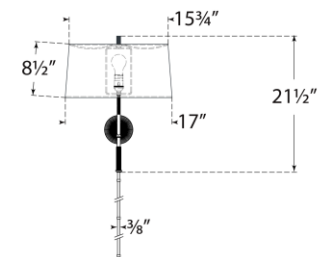

TEAR SHEET

Canto Grande Swinging Wall Light

Item # TOB 2350HAB-L

Designer: Thomas O'Brien

Height: 21.5"

Width: 17"

Extension: 17" - 34.5"

Backplate: 4.25" Round

Finishes: BZ/HAB, HAB, PN

Shade Treatments: L

Shade Details: 15.75" x 17" x 8.5"

Socket: E26 Dimmer

Wattage: 15 LED A19

Weight: 9 Pounds

Note: Cord Cover Included

Top View

Side View

Front View