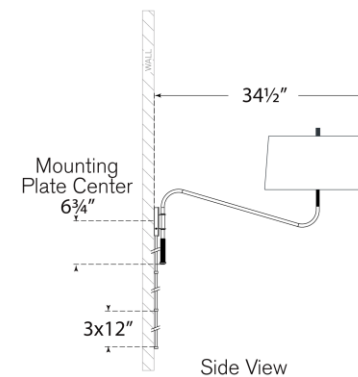

TEAR SHEET

Canto Grande Swinging Wall Light

Item # TOB 2350HAB-L

Designer: Thomas O'Brien

Height: 21.5"

Width: 17"

Extension: 17" - 34.5"

Backplate: 4.25" Round

Finishes: BZ/HAB, HAB, PN

Shade Treatments: L

Shade Details: 15.75" x 17" x 8.5"

Socket: E26 Dimmer

Wattage: 15 LED A19

Weight: 9 Pounds

Note: Cord Cover Included

Top View

Side View

Front View