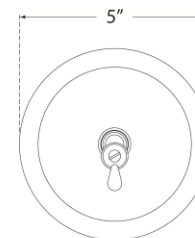

TEAR SHEET

Katie Small Acorn Sconce

Item # TOB 2225HAB/G2-SG

Designer: Thomas O'Brien

Height: 13.5"

Width: 6.5"

Extension: 8.75"

Backplate: 5" Round

Finishes: BZ, HAB, PN

Glass Options: CG, SG, WG

Socket: E12 Candelabra

Wattage: 40 C11

Weight: 4 Pounds

Front View
Mounting Plate