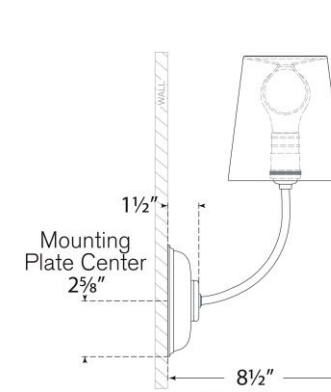

## Vendome Single Sconce

Item # TOB 2007PN-L

Designer: Thomas O'Brien

Height: 14.25"

Width: 5.5"

Extension: 8.5"

Backplate: 5.25" Round

Finishes: BZ, HAB, PN

Shade Treatments: L

Shade Details: 4" x 5.5" x 6"

Socket: E26 Keyless

Wattage: 40 A19

Weight: 2 Pounds

Top View

Side View

Front View