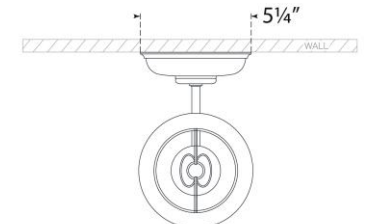

## Vendome Single Sconce

Item # TOB 2007PN-L

Designer: Thomas O'Brien

Height: 14.25"

Width: 5.5"

Extension: 8.5"

Backplate: 5.25" Round

Finishes: BZ, HAB, PN

Shade Treatments: L

Shade Details: 4" x 5.5" x 6"

Socket: E26 Keyless

Wattage: 40 A19

Weight: 2 Pounds

Top View

Side View

Front View