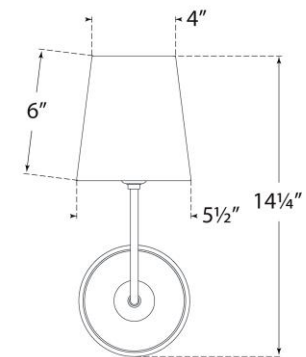

## Vendome Single Sconce

Item # TOB 2007PN-L

Designer: Thomas O'Brien

Height: 14.25"

Width: 5.5"

Extension: 8.5"

Backplate: 5.25" Round

Finishes: BZ, HAB, PN

Shade Treatments: L

Shade Details: 4" x 5.5" x 6"

Socket: E26 Keyless

Wattage: 40 A19

Weight: 2 Pounds

Top View

Side View

Front View