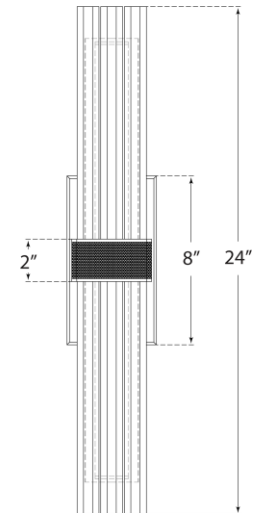

## Fascio 24" Sconce

Item # LR 2910HAB-CG

Designer: Lauren Rottet

Height: 24"

Width: 4.25"

Extension: 4"

Backplate: 4.25" x 8" Rectangle

Finishes: BZ, HAB, PN

Trim Options: CG

Lightsource: Dedicated LED

Wattage: 20w (1600lm)

Weight: 10 Pounds

Top View

Side View

Front View