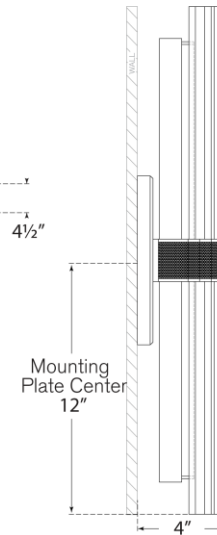

## Fascio 24" Sconce

Item # LR 2910HAB-CG

Designer: Lauren Rottet

Height: 24"

Width: 4.25"

Extension: 4"

Backplate: 4.25" x 8" Rectangle

Finishes: BZ, HAB, PN

Trim Options: CG

Lightsource: Dedicated LED

Wattage: 20w (1600lm)

Weight: 10 Pounds

Top View

Side View

Front View