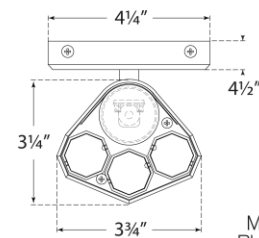

## Fascio 24" Sconce

Item # LR 2910HAB-CG

Designer: Lauren Rottet

Height: 24"

Width: 4.25"

Extension: 4"

Backplate: 4.25" x 8" Rectangle

Finishes: BZ, HAB, PN

Trim Options: CG

Lightsource: Dedicated LED

Wattage: 20w (1600lm)

Weight: 10 Pounds

Top View

Side View

Front View