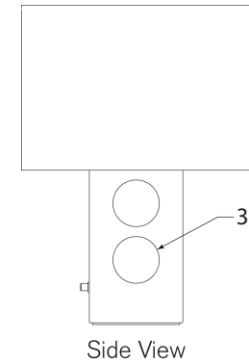

TEAR SHEET

Tiglia Low Table Lamp

Item # KW 3686BLK-L

Designer: Kelly Wearstler

Height: 20.5"

Width: 14.75"

Base: 5.625" Round

Finishes: BLK, PW

Shade Treatments: L

Shade Details: 14.75" x 14.75" x 10.5"

Socket: E26 Keyless w/Dimmer on Back of Body

Wattage: 15 LED A19

Weight: 13 Pounds

Side View

Front View

Top View