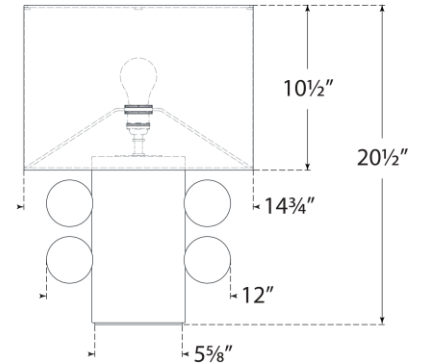

TEAR SHEET

Tiglia Low Table Lamp

Item # KW 3686BLK-L

Designer: Kelly Wearstler

Height: 20.5"

Width: 14.75"

Base: 5.625" Round

Finishes: BLK, PW

Shade Treatments: L

Shade Details: 14.75" x 14.75" x 10.5"

Socket: E26 Keyless w/Dimmer on Back of Body

Wattage: 15 LED A19

Weight: 13 Pounds

Side View

Front View

Top View