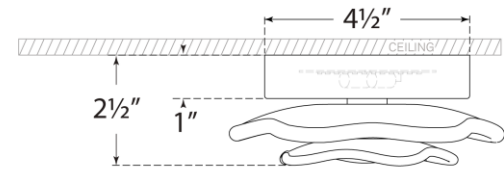

TEAR SHEET

Leighton 6" Layered Flush Mount

Item # KS 4063PN-CRE

Designer: kate spade new york

Height: 2.5"

Width: 6"

Canopy: 4.5" Round

Finishes: PN, SB

Glass Options: BLS, CRE

Lightsource: Dedicated LED

Wattage: 10w (1200lm)

Weight: 2 Pounds

Note: UL Only

Front View

Bottom View