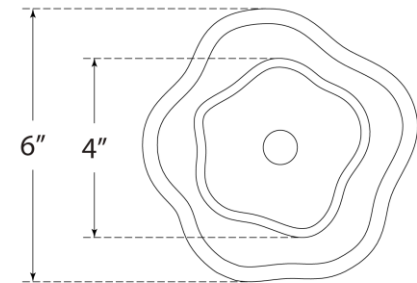

TEAR SHEET

Leighton 6" Layered Flush Mount

Item # KS 4063PN-CRE

Designer: kate spade new york

Height: 2.5"

Width: 6"

Canopy: 4.5" Round

Finishes: PN, SB

Glass Options: BLS, CRE

Lightsource: Dedicated LED

Wattage: 10w (1200lm)

Weight: 2 Pounds

Note: UL Only

Front View

Bottom View