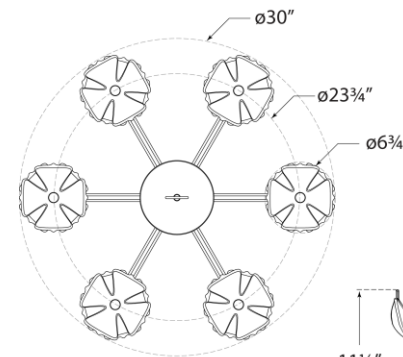

TEAR SHEET

Alberto Small Single Tier Chandelier

Item # JN 5003PW

Designer: Julie Neill

Height: 34.5"

Width: 30"

Canopy: 5.5" Round

Finishes: AB, ABL, AGL, BSL, PW

Socket: 6 - E12 Candelabra

Wattage: 6 - 60 G16.5

Weight: 19 Pounds

Top View

Front View