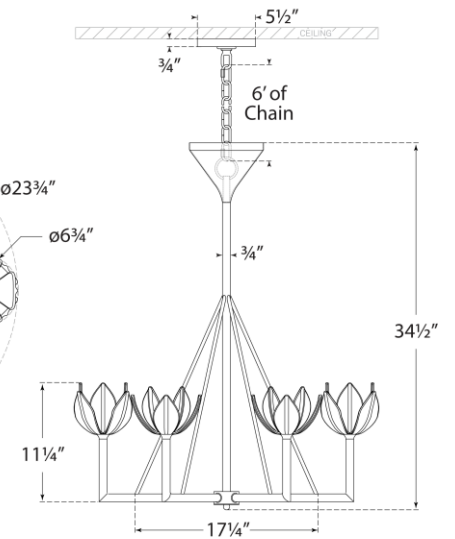

TEAR SHEET

Alberto Small Single Tier Chandelier

Item # JN 5003PW

Designer: Julie Neill

Height: 34.5"

Width: 30"

Canopy: 5.5" Round

Finishes: AB, ABL, AGL, BSL, PW

Socket: 6 - E12 Candelabra

Wattage: 6 - 60 G16.5

Weight: 19 Pounds

Top View

Front View