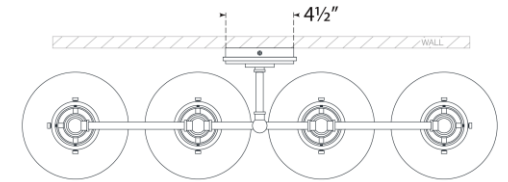

TEAR SHEET

Parkington 32" Four Light Bath Bar

Item # CHD 2530BZ-CG

Designer: Chapman & Myers

Height: 11.5"

Width: 32.5"

Extension: 8.75"

Backplate: 4.5" Round

Finishes: AB, BZ, PN

Glass Options: CG, WG

Shade Details: 7.25"

Socket: 4 - E26 Keyless

Wattage: 4 - 12 LED A19

Weight: 9 Pounds

Top View

Side View