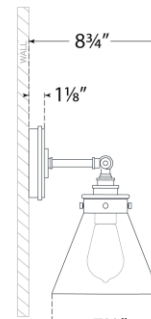

TEAR SHEET

Parkington 32" Four Light Bath Bar

Item # CHD 2530BZ-CG

Designer: Chapman & Myers

Height: 11.5"

Width: 32.5"

Extension: 8.75"

Backplate: 4.5" Round

Finishes: AB, BZ, PN

Glass Options: CG, WG

Shade Details: 7.25"

Socket: 4 - E26 Keyless

Wattage: 4 - 12 LED A19

Weight: 9 Pounds

Top View

Side View