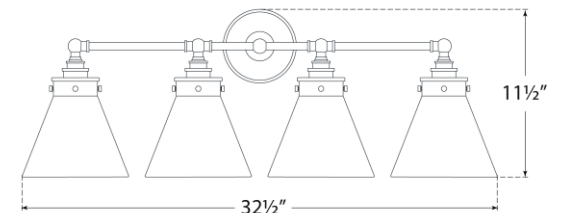

TEAR SHEET

Parkington 32" Four Light Bath Bar

Item # CHD 2530BZ-CG

Designer: Chapman & Myers

Height: 11.5"

Width: 32.5"

Extension: 8.75"

Backplate: 4.5" Round

Finishes: AB, BZ, PN

Glass Options: CG, WG

Shade Details: 7.25"

Socket: 4 - E26 Keyless

Wattage: 4 - 12 LED A19

Weight: 9 Pounds

Top View

Side View