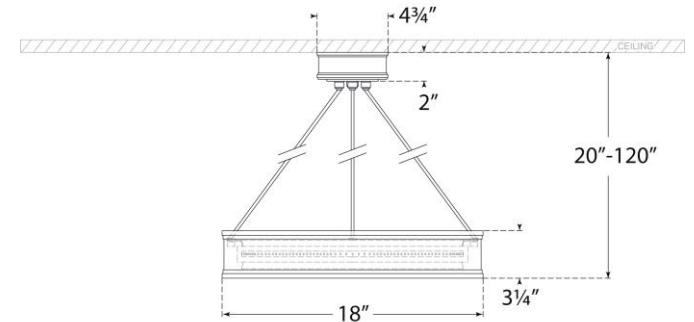

TEAR SHEET

Connery 18" Ring Chandelier

Item # CHC 1612WHT

Designer: Chapman & Myers

O/A Height: 15.5" - 120"

Fixture Height: 3.25"

Width: 18"

Canopy: 4.75" Round

Finishes: AB, BZ, PN, WHT

Lightsource: Dedicated LED

Wattage: 28w (2100lm)

Weight: 12 Pounds

Note: Height Not Adjustable After Installation

Front View

Bottom View