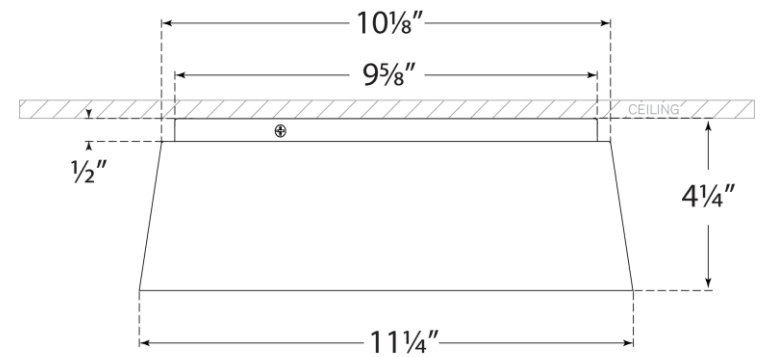

### Halo Small Flush Mount

Item # BBL 4094G

Designer: Barbara Barry

Height: 4.25"

Width: 11.25"

Canopy: 10" Round

Finishes: BLK, BSL, G, WHT

Lightsource: Dedicated LED

Wattage: 27w (2200lm)

Weight: 4 Pounds

Side View