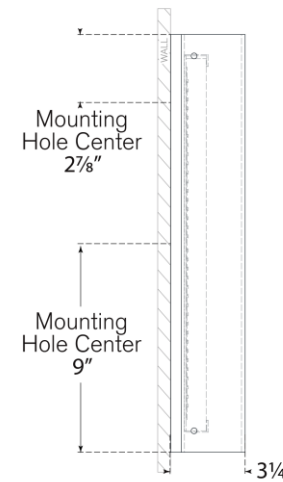

TEAR SHEET

Penhold 18" Bath Light

Item # BBL 2200PN-WG

Designer: Barbara Barry

Height: 18"

Width: 3.25"

Extension: 3.25"

Backplate: 3" x 18" Rectangle

Finishes: BZ, PN, SB

Glass Options: WG

Lightsource: Dedicated LED

Wattage: 12w (1400lm)

Weight: 5 Pounds

Note: UL Only | Requires Smaller Outlet Box

Top View

Side View