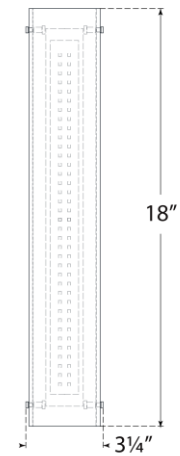

TEAR SHEET

Penhold 18" Bath Light

Item # BBL 2200PN-WG

Designer: Barbara Barry

Height: 18"

Width: 3.25"

Extension: 3.25"

Backplate: 3" x 18" Rectangle

Finishes: BZ, PN, SB

Glass Options: WG

Lightsource: Dedicated LED

Wattage: 12w (1400lm)

Weight: 5 Pounds

Note: UL Only | Requires Smaller Outlet Box

Top View

Side View

Front View