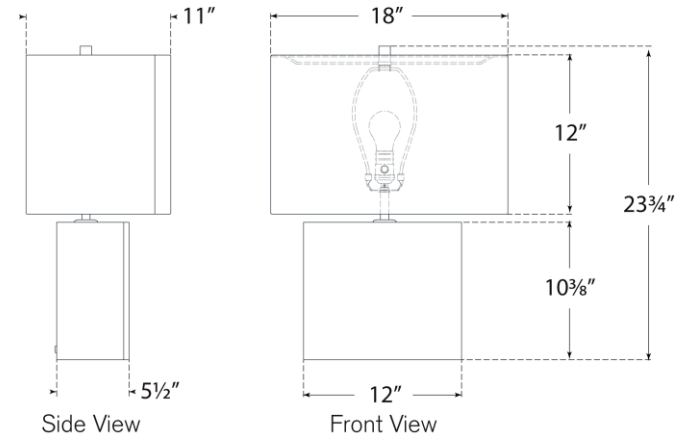

TEAR SHEET

Mishca Medium Table Lamp

Item # ARN 3670SHG-L

Designer: AERIN

Height: 23.75"

Width: 18"

Base: 5.5" x 12" Decorative

Finishes: IVO, SHG

Shade Treatments: L

Shade Details: 16.5" x 16.5" x 12" Decorative

Socket: E26 Dimmer

Wattage: 15 LED A19

Weight: 12 Pounds

Note: Reactive Ceramic Glazes Will Vary in Color and Texture

Top View