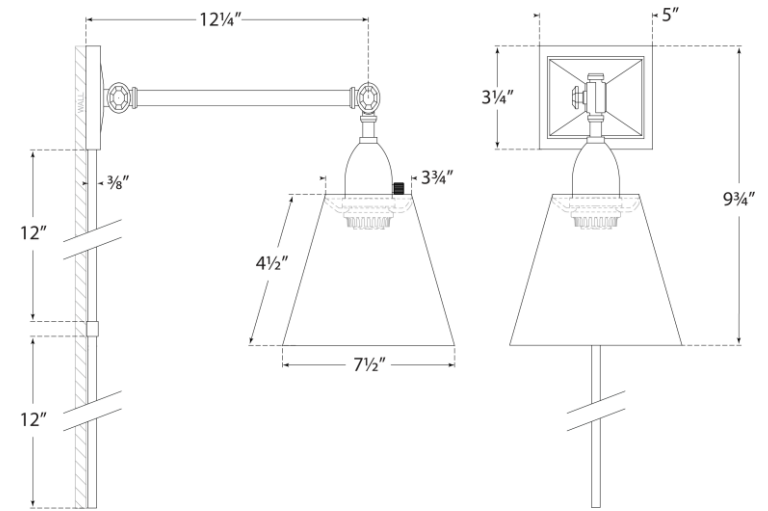

## Jane Single Library Wall Light

Item # AH 2325PN-L

Designer: Alexa Hampton

Height: 8.75" - 9.75"

Width: 7.5"

Extension: 14.75" - 17.75"

Backplate: 3.25" x 4.75" Rectangle

Finishes: AN, GM, HAB, PN

Shade Treatments: L

Shade Details: 3.75" x 7.5" x 5"

Socket: E26 On-Off

Wattage: 40 A19

Weight: 4 Pounds

Note: Cord Cover Included

Side View

Front View