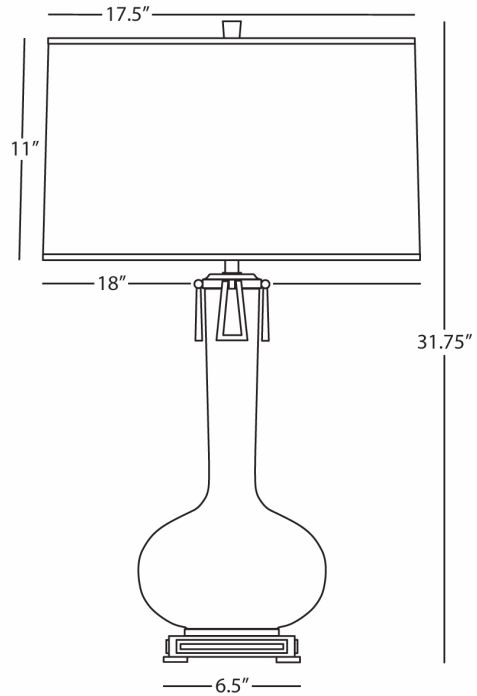

ATHENA

MB992

Table Lamp

1-150W Max.

Bulb Type: A

Switch: Hi-Lo Dimming

Midnight Blue Glazed Ceramic

Cast Metal Base and Ring Details

Aged Brass Finish

Open Weave Heather Linen Shade

COLOR OPTIONS:

See Athena Table for Color Options

** Available for Quick SHIP **