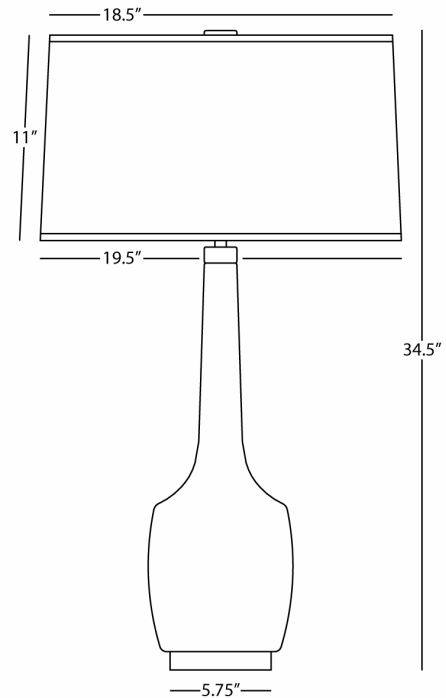

DELILAH

CL701

Table Lamp

1-150W Max.

Bulb Type: A

Switch: Hi-Lo Dimming

Antique Brass Finish

Celadon Glazed Ceramic

Oyster Linen Shade w/ Self-Fabric

Top and Bottom Diffuser

See Audrey/ Delilah Table for Color Options

** Available for Quick SHIP **