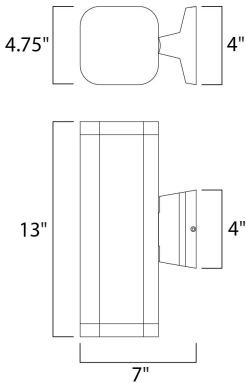

MEASUREMENTS

DIMENSION : 4.75" W x 13." H x 7." Ext
 BACK PLATE : 4.75" W x 4.75" H x 2.5" HCO
 HANGING WEIGHT : 4.63 lb

LAMPING

INPUT VOLTAGE : 120V
 LUMENS : 1,540 Rated (0 Del.)
 BULB : 2 x 11W (INTEGRATED), 22W Total
 CRI : 80+ CRI
 COLOR_TEMP : 3000K
 LIGHTING_DIRECTION : Up/Dn