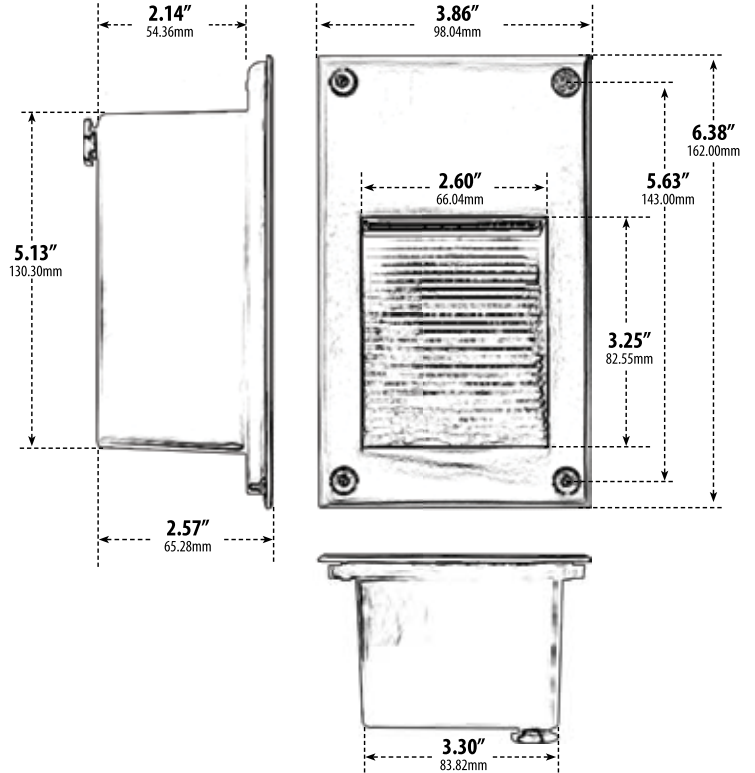

## SURFACE MOUNT BRICK, STEP AND WALL LIGHT

- ▶ **Material:** Powder Coated Cast Aluminum
- ▶ **Lens:** Clear, Heat Resistant, Tempered Glass
- ▶ **Lamp:** JC Bi-Pin Base (35W Maximum)

MODEL NUMBER	LAMP TYPE	ILLUMINANT TYPE	WATTS (W)	VOLTS (V)	LAMP(S) INCLUDED?
LV670	JC	HALOGEN	20	12	YES
LV-LED670	LED BOARD	12 LEDs	1.5	12	YES

- ▶ **Available Color:** Black, Bronze, White, Verde Green, Electroplated Antique Copper
- ▶ **Connector Available:** P-CN01 (sold separately)
- ▶ **Replacement Cover Plate:** P-CVR-LV670 (sold separately)
- ▶ **ETL Approved**

Overall Dimensions:  
6.44"H x 3.88"W x 2.56"D

Weight: 1.0 lbs  
Box Dimensions: 3.88"H x 6.44"W x 2.56"D  
Lamp Included

**DABMAR**  
LIGHTING

DABMAR LIGHTING INCORPORATED

2140 Eastman Ave . Oxnard, CA 93030 . 805.604.9090 . f: 805.604.9050 . www.dabmar.com