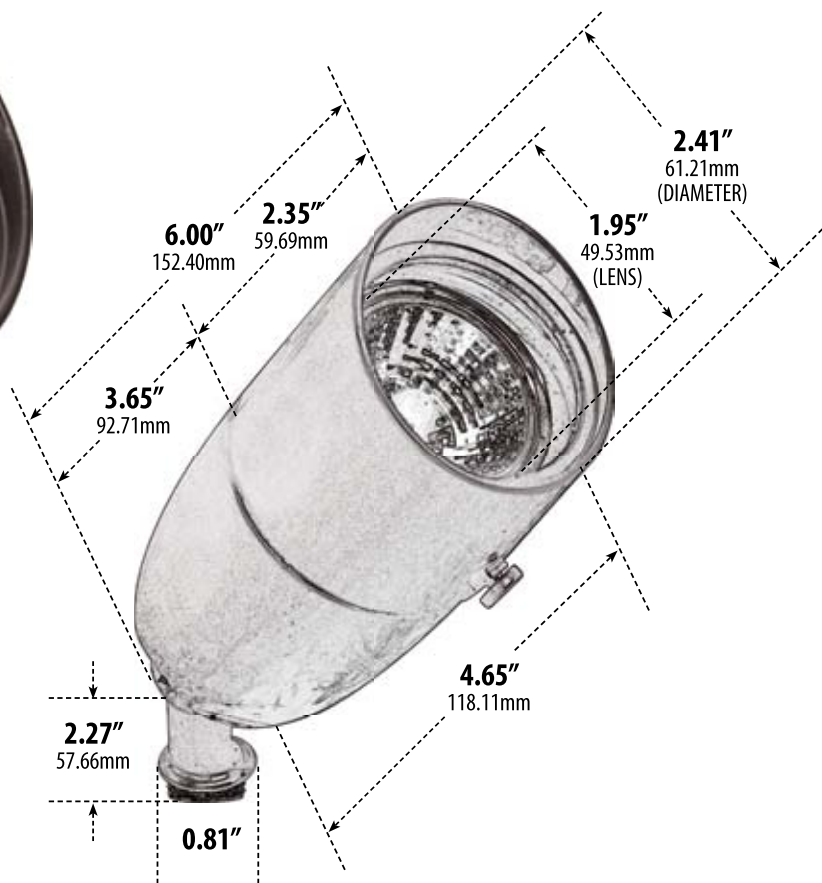

LV230

DIRECTIONAL SPOT LIGHT

- ▶ **Material:** Cast Aluminum
- ▶ **Lens:** Clear, Heat Resistant, Tempered Glass
- ▶ **Lamp:** MR16 Bi-Pin Base (50W Maximum)

MODEL NUMBER	LAMP TYPE	ILLUMINANT TYPE	WATTS (W)	VOLTS (V)	LAMP(S) INCLUDED?
LV230	MR16	HALOGEN	20	12	YES
LV-LED230	MR16-LED	3 LEDs	3	12	YES

Pre-wired with UL Listed Direct Burial Wire/Cable

- ▶ **Adjustable Knuckle with 1/2" NPT**
- ▶ **Ground Spike Included for Installation**
- ▶ **Connector Available:** P-CN01 (sold separately)
- ▶ **Available Finish:** Black, Bronze, Green, Dabmar Verde Green
- ▶ **ETL Approved**

Overall Dimensions:
7.00"H x 2.41"W x 6.00"D

Maximum Height: 7.50"
Minimum Height: 3.50"
Maximum Depth: 6.25"
Minimum Depth: 3.25"

Weight: 0.60 lbs
Approximate Wire Length: 20"
Box Dimensions:
9.00"W x 3.75"H x 3.13"D