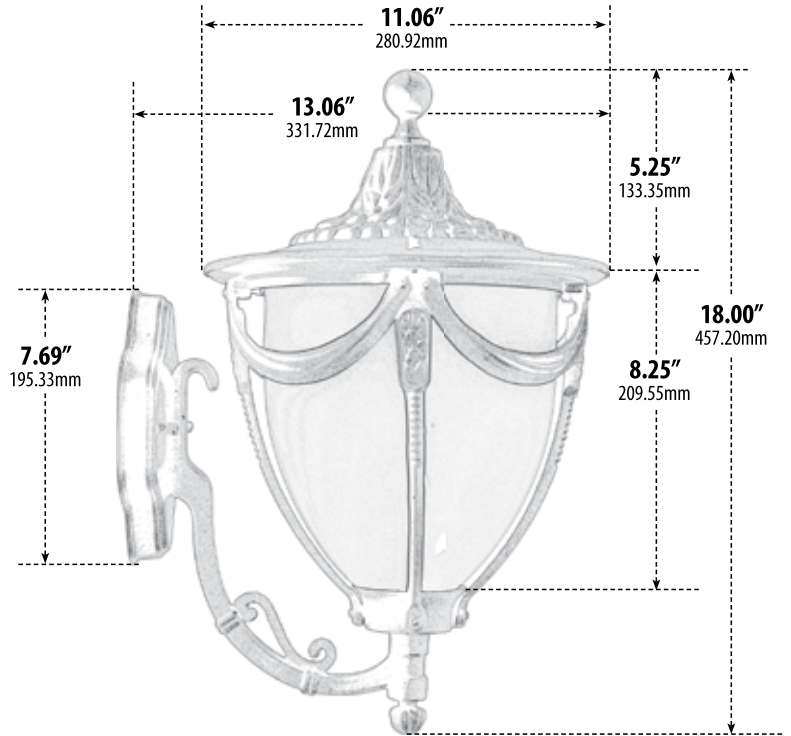

GM485

WALL FIXTURE

- ▶ **Material:** Powder Coated Cast Aluminum
- ▶ **Lens:** Acrylic
- ▶ **Available Finish:** Black, White, Verde Green
- ▶ **ETL Approved**

MODEL NUMBER	LAMP TYPE	ILLUMINANT TYPE	WATTS (W)	VOLTS (V)	LAMP(S) INCLUDED?
GM485**	A-Type	Incandescent	60	120	NO
GM486	S13-GU24	Fluorescent	13	120	YES
GM487	S26-GU24	Fluorescent	26	120	YES

**AVAILABLE IN 11W LED Add -LED11 to Model Number
 **AVAILABLE IN 20W LED Add -LED20 to Model Number

Overall Dimensions:
 18.00"H x 11.06"W x 11.06"D

Weight: 2.8 lbs
 Approximate Wire Length: 10 "
 Box Dimensions:
 13.38"H x 13.38"W x 11.50"D