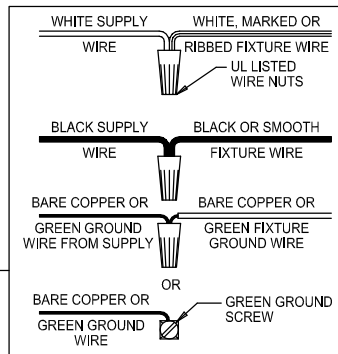

CAUTION: Read instructions carefully and turn electricity off at main circuit breaker panel before beginning installation.

300186

WARNING - If any Special Control Devices are used with this Fixture, Follow the Instructions Carefully to assure full compliance with N.E.C. requirements. If there are any questions, contact a Qualified Electrical Contractor.

CAUTION - All glass is fragile, use care when handling Glass component(s) and or Lamp(s).

CANOPY MOUNTING & WIRE CONNECTION ASSEMBLY STEPS:

1. K → M
2. J, L → M
3. E → A
4. B, A → C
5. F → G
6. D, H → A