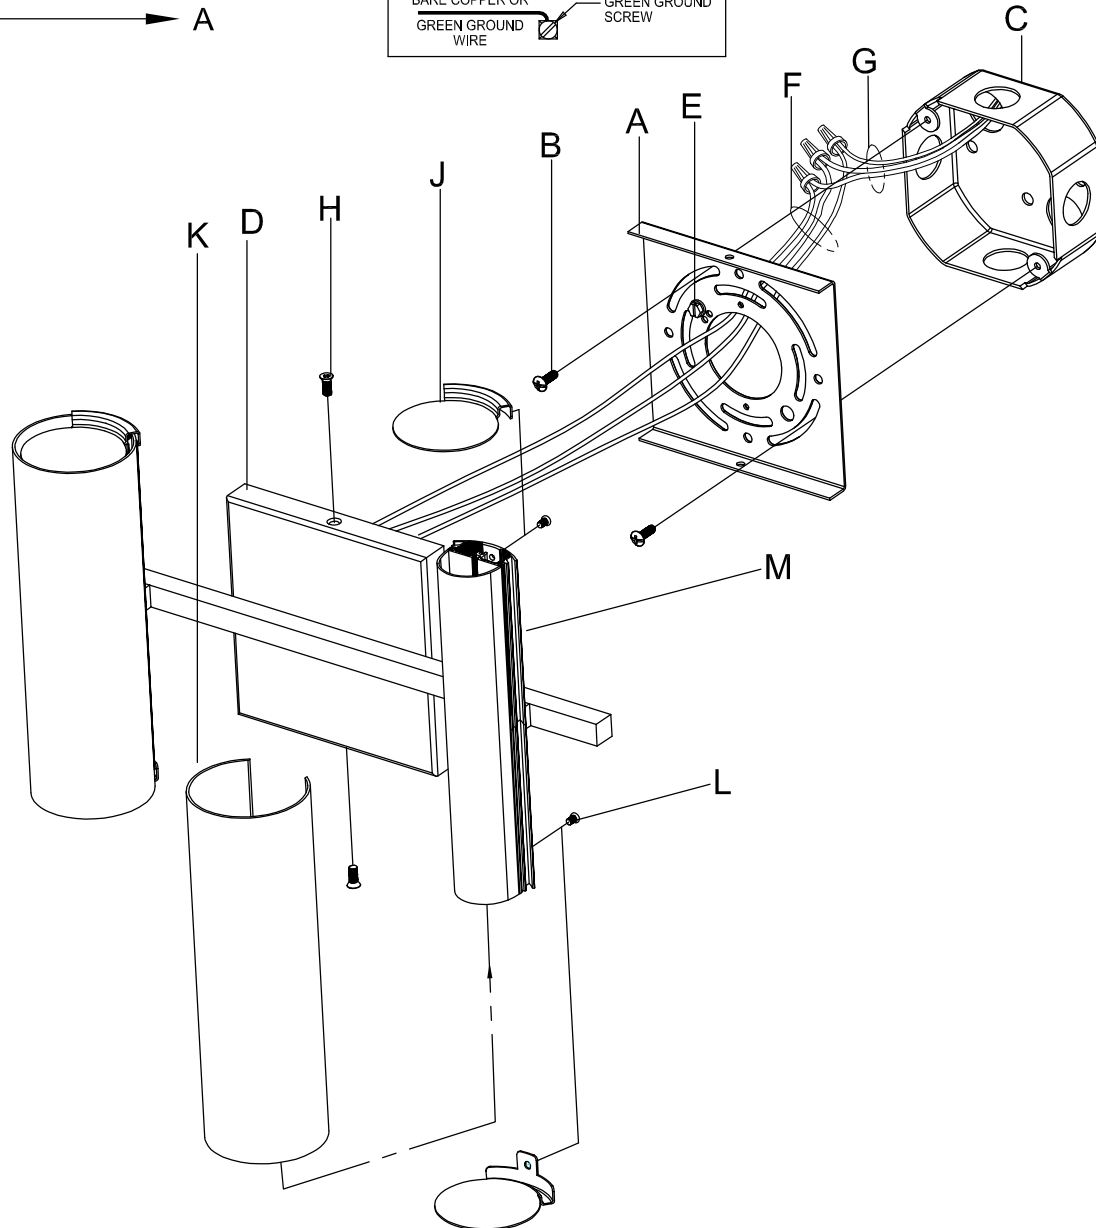

CAUTION: Read instructions carefully and turn electricity off at main circuit breaker panel before beginning installation.

300186

*****

WARNING - If any Special Control Devices are used with this Fixture, Follow the Instructions Carefully to assure full compliance with N.E.C. requirements. If there are any questions, contact a Qualified Electrical Contractor.

WARNING - This product contains chemicals known to the State of California to cause cancer, birth defects and /or other reproductive harm. Thoroughly wash hands after installing, handling, cleaning, or otherwise touching this product.

CAUTION - All glass is fragile, use care when handling Glass component(s) and or Lamp(s).

*****

CANOPY MOUNTING & WIRE CONNECTION ASSEMBLY STEPS:

1. K → M
2. J, L → M
3. E → A
4. B, A → C
5. F → G
6. D, H → A

**B, C & G
(NOT FURNISHED)
(NO INCLUIDA)
(NON FOURNIE)**