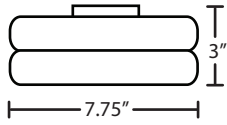

TOPPER 8

FLUSH MOUNT CEILING

location:
DAMP

SPECIFICATIONS:

DESCRIPTION

Flush-mounted ceiling fixture, featuring fused 3-piece glass diffuser.

LAMPING

LED: 10W LED source, 120V, 90+ CRI, 3000°K CCT, 865 lumens, 30,000 hours, included.

DIFFUSER

Handcrafted glass diffuser in Opal Glossy with clear or smoke trim. 7.75" Dia. x 3" H

CONSTRUCTION

Stamped aluminum fitter is powder coated white.

MOUNTING

Installs directly to a 4" octagonal outlet box, centered on fixture. 90°C supply wire required for incandescent lamping.

LABELS

UL or ETL Listed. Suitable for Damp Locations (interior use only).

OPAL/CLEAR (TOPPER8CLC-LED)