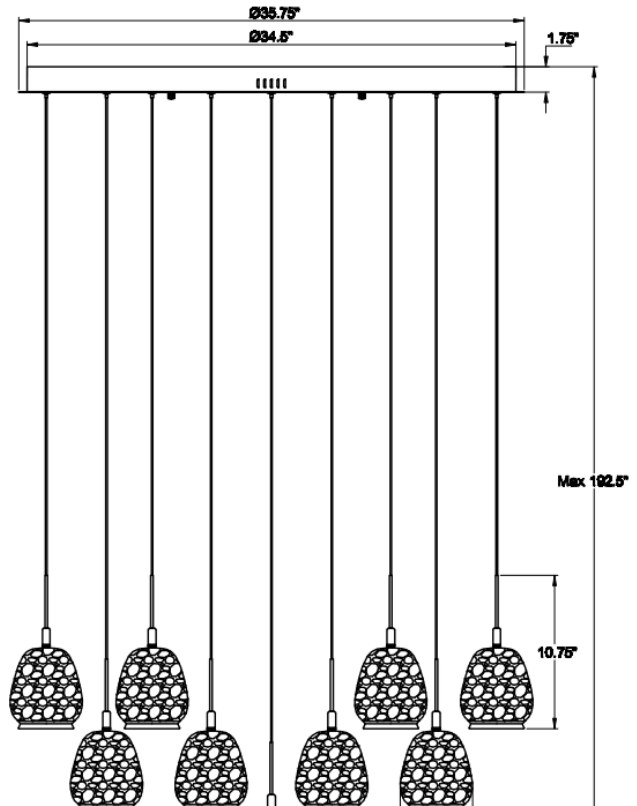

**Lucidata, 19 Light Round LED Chandelier, Matte Black**

**Specifications:**

Model#: 12138-02  
 Finish: Matte Black  
 Glass/Shade: D5" x H5.75"  
 Material: Steel+Aluminum+Natural Alabaster  
 Dimension: D35.75" x H10.75"  
 Lamping: Integrated LED  
 Wattage: 19 x 10W  
 Voltage: 120V  
 Color Temperature: 3000K  
 CRI: 90  
 Delivered Lumen: 7600lm  
 Dimmable: Yes  
 Height: 190.25"  
 Canopy Dimension: D35.75" x H1.75"  
 Product Weight: 92.26 lbs.