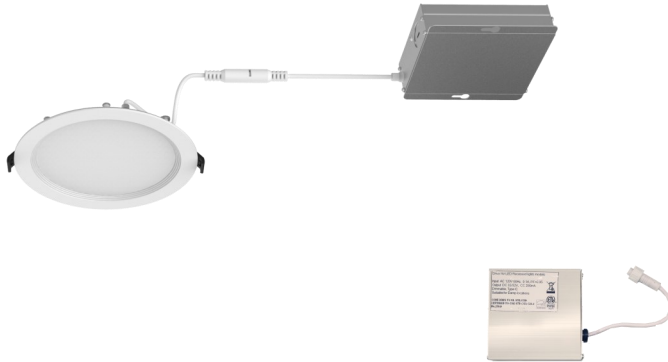

JOB NAME: \_\_\_\_\_

DATE: \_\_\_\_\_

TYPE: \_\_\_\_\_

Junction box 1" thick included with fixture

**RSLC6-BF-30K**  
**RSLC6-BF-40K**  
**RSLC6-BF-50K**

## 6" LED COMMERCIAL SLIM RECESSED REGRESSED BAFFLE LIGHTS

Ideal for New as well as old residential and commercial constructions.

### ELECTRICAL SPECIFICATIONS:

- Voltage: 120-277V
- Wattage: 12W
- Power factor: >0.90
- Efficacy: 79LM/W

### HOUSING SPECIFICATIONS:

- Die-cast Aluminum with white powder coat finish
- Junction box included with fixture
- Operating temperature: -40°F ~ 104°F
- Lifespan: 50,000 Hrs.
- Air-tight and damp location approved