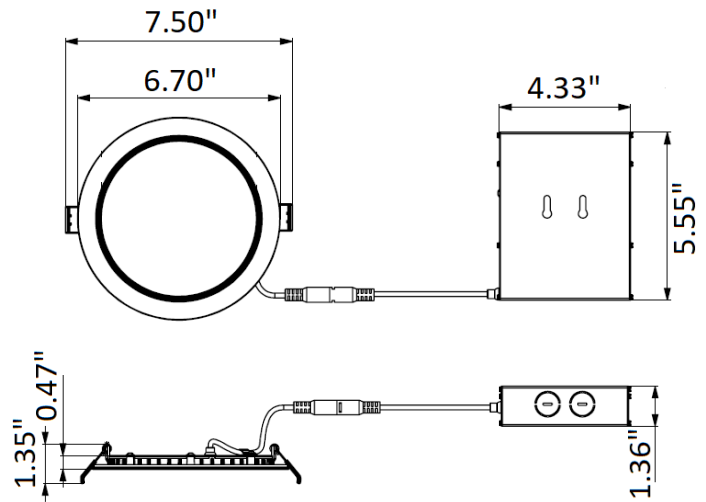

DIMENSIONS:

MODEL	WATTS	VOLTAGE	LUMENS	COLOR TEMP
RSLC6-BF-30K	12W	120-277V	900LM	3000K
RSLC6-BF-40K	12W	120-277V	900LM	4000K
RSLC6-BF-50K	12W	120-277V	900LM	5000K

OPTIONAL ACCESSORIES:

MODEL	DESCRIPTION
RSL-BF-EXT-6IN	RSL-BF 6in Extension Cord
RSL-BF-EXT-10IN	RSL-BF 10in Extension Cord
RSL-BF-EXT-20IN	RSL-BF 20in Extension Cord

LIGHTING SPECIFICATIONS:

- Dimming: 0-10V dimmable
- Optics: White translucent acrylic
- Total lumens: 900LM
- Color temperature: 3000K/4000K/5000K
- Color rendering index: >90

WARRANTY: 5 years