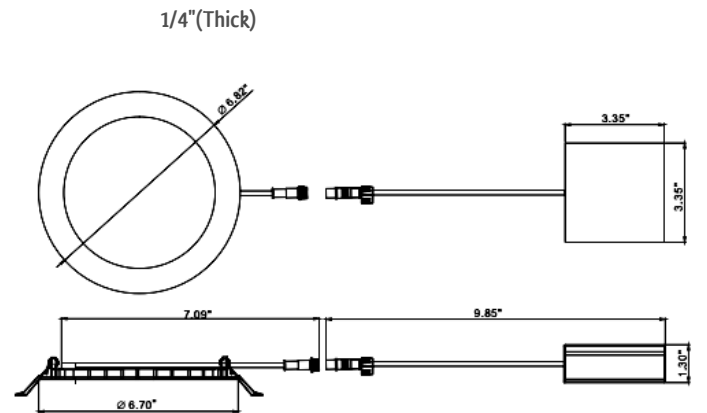

JOB NAME: _____

DATE: _____

TYPE: _____

DIMENSIONS:

MODEL	WATTS	VOLTAGE	LUMENS	COLOR TEMP
RSL6-27K	15W	120VAC	1125LM	2700K
RSL6-30	15W	120VAC	1125LM	3000K
RSL6-30K-BN (Brushed Nickle Finish)	15W	120VAC	1125LM	3000K
RSL6-30K-ORB (Oil-Rubbed Bronze Finish)	15W	120VAC	1125LM	3000K
RSL6-40K	15W	120VAC	1125LM	4000K
RSL6-50K	15W	120VAC	1125LM	5000K

OPTIONAL ACCESSORIES:

RSL-EXT-10FT

RSL6-RI-13/RSL6-RI

MODEL	DESCRIPTION
RSL-EXT-10FT	10 Ft. Extension Cable For use with all Slim Light
RSL6-RI-13	6" Round Rough-in Plate, 13" Long
RSL6-RI	6" Round Rough-in Plate, 26" Long

ELECTRICAL SPECIFICATIONS:

- Voltage: 120VAC
- Wattage: 15W
- Power factor: >0.90
- Efficacy: 75LM/W

HOUSING SPECIFICATIONS:

- 1/4" Thick
- Die-cast Aluminum with white powder coat finish
- Pot light housing is not required even for insulated ceiling
- Junction box 1" thick included with fixture
- Type IC rated: Approved for direct contact with insulation
- Operating temperature: -40°F ~ 104°F
- Lifespan: 50,000 Hrs.
- Air-tight and damp location approved